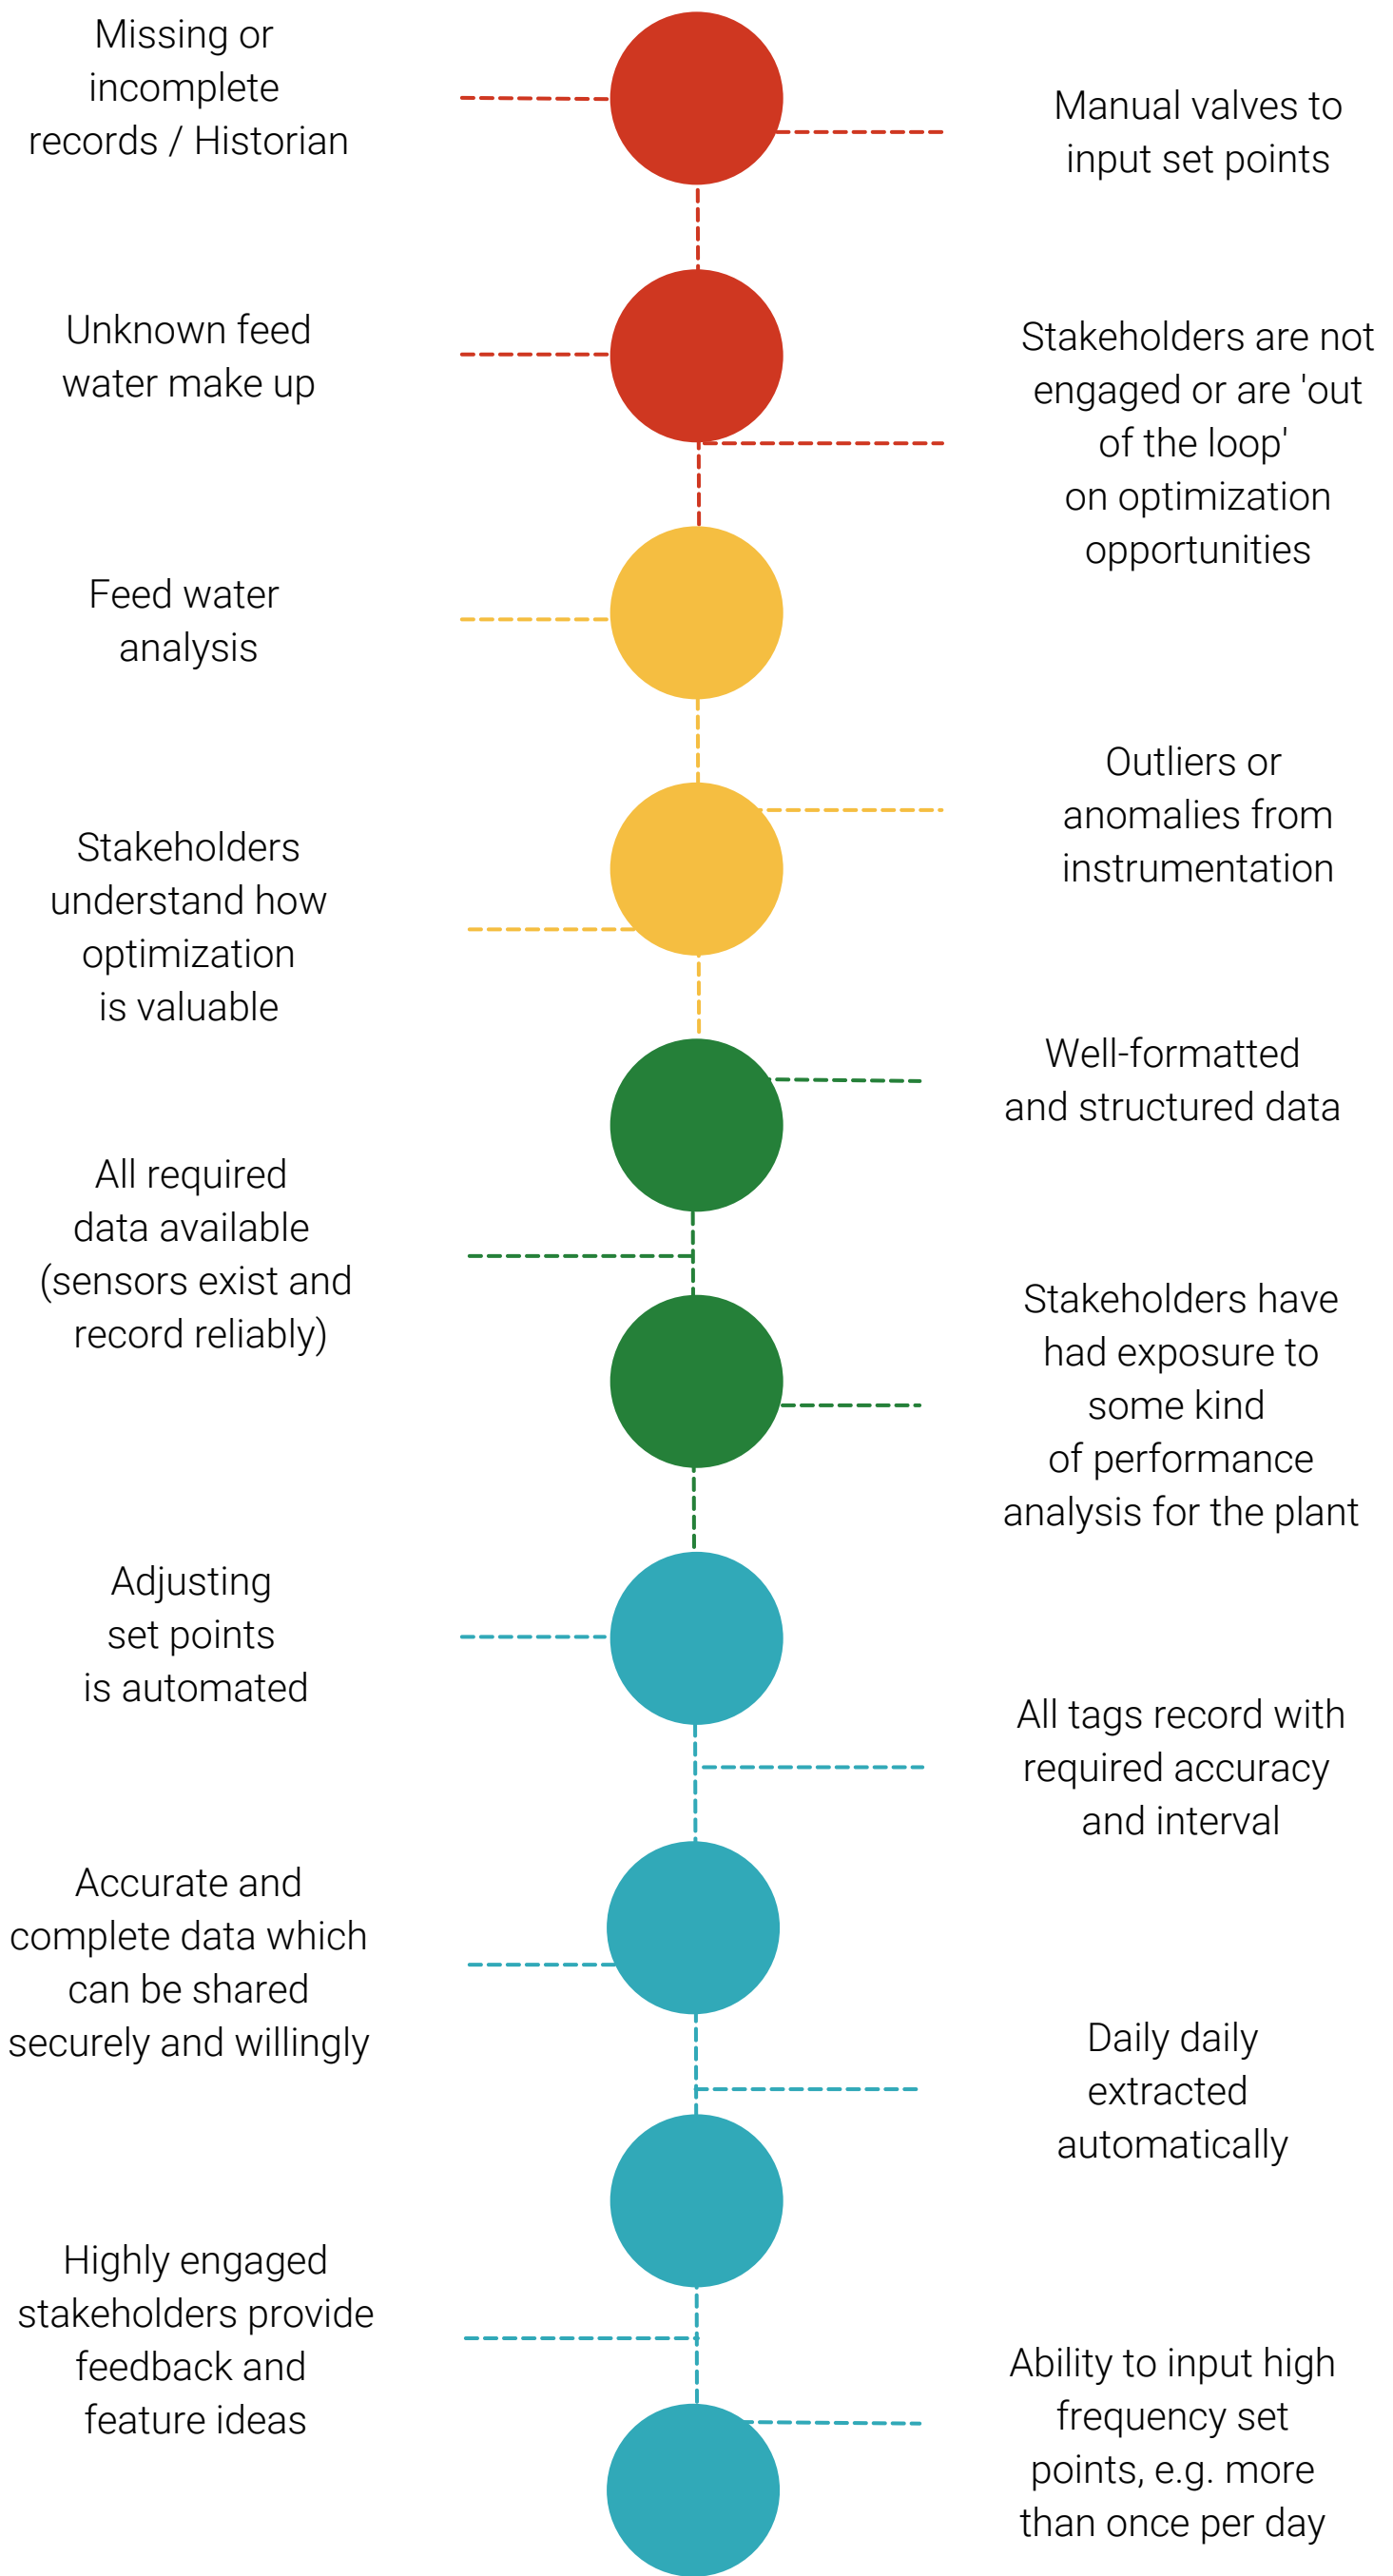

# Is your plant Machine Learning ready?

**No matter where your plant is on the optimization journey, Synauta has the team, patents and algorithms to help.**

info@synauta.com  
+1 403 861 2036  
synauta.com